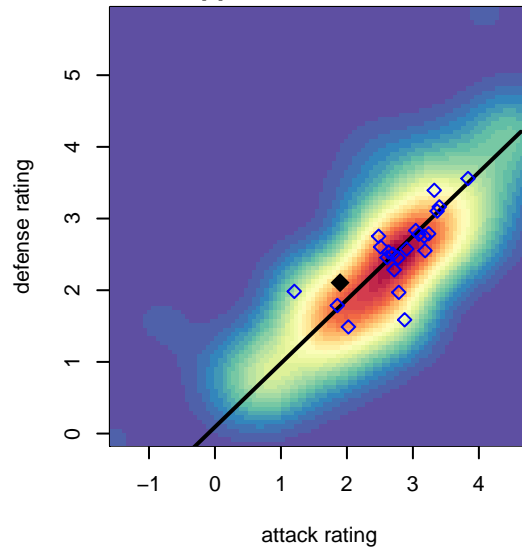

Washington Timbers Red 1 G01

Washington Timbers
Vancouver, WA
G01 total strength=1377
attack=6.66 defense=8.21
spr league = PTT Win G01 Premier

alt names used:

Venues played:
2017 Clash At the Border Gold/Silver
2017 Oswego Nike Cup Gold U17
2017 Timbers Winter Showcase 2001 Showcas
2017 Portland Winter Showcase U17
2017 PTT Winter G01 Premier

**attack and defense variance (black dot)
relative to other teams
and top 10 in region**

**attack and defense rating
relative to others at age
and all opponents in last 13 months**

Performance relative to 13 month average