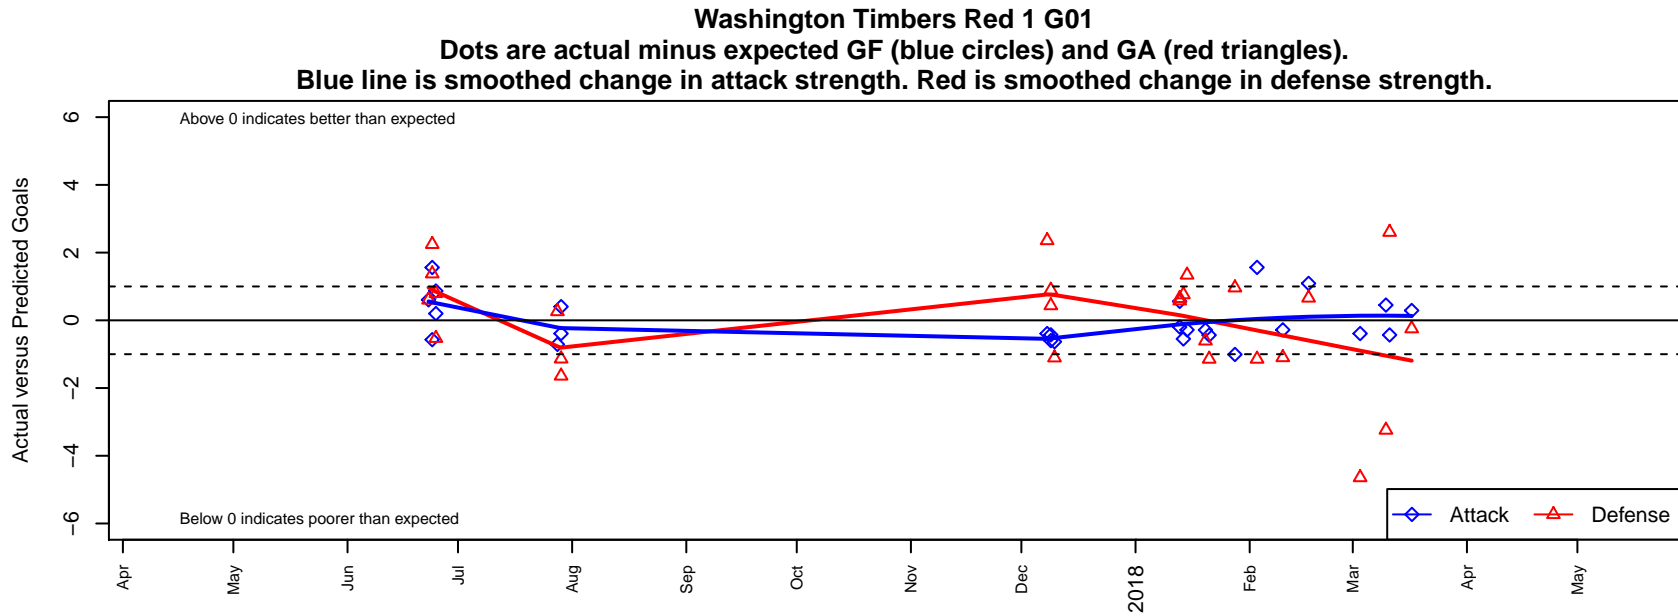

Washington Timbers Red 1 G01

Washington Timbers
Vancouver, WA
G01 total strength=1377
attack=6.66 defense=8.21
spr league = PTT Win G01 Premier

alt names used:

Venues played:
2017 Clash At the Border Gold/Silver
2017 Oswego Nike Cup Gold U17
2017 Timbers Winter Showcase 2001 Showcas
2017 Portland Winter Showcase U17
2017 PTT Winter G01 Premier

**attack and defense variance (black dot)
relative to other teams
and top 10 in region**

**attack and defense rating
relative to others at age
and all opponents in last 13 months**

Performance relative to 13 month average