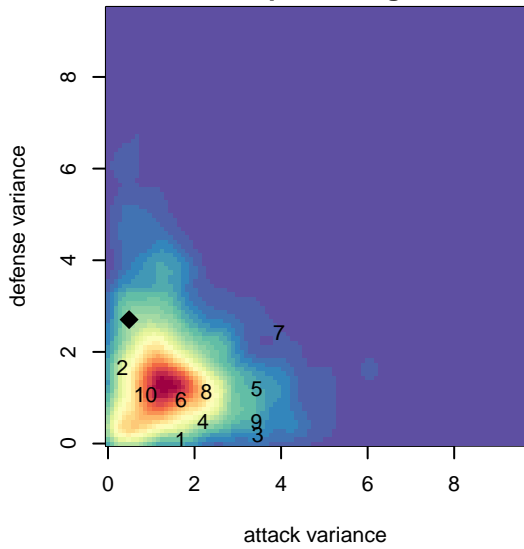

Washington Timbers Red 1 G01

Washington Timbers
Vancouver, WA
G01 total strength=1377
attack=6.66 defense=8.21
spr league = PTT Win G01 Premier

alt names used:

Venues played:
2017 Clash At the Border Gold/Silver
2017 Oswego Nike Cup Gold U17
2017 Timbers Winter Showcase 2001 Showcas
2017 Portland Winter Showcase U17
2017 PTT Winter G01 Premier

**attack and defense variance (black dot)
relative to other teams
and top 10 in region**

**attack and defense rating
relative to others at age
and all opponents in last 13 months**

Performance relative to 13 month average