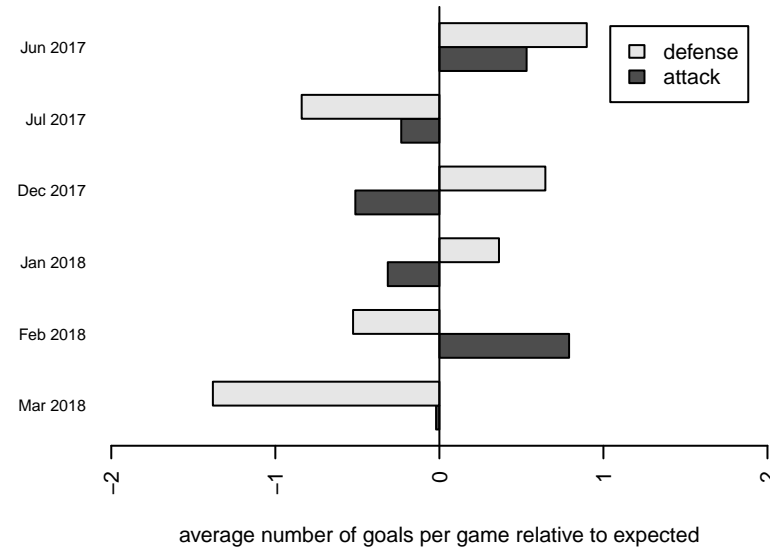

Performance relative to 13 month average