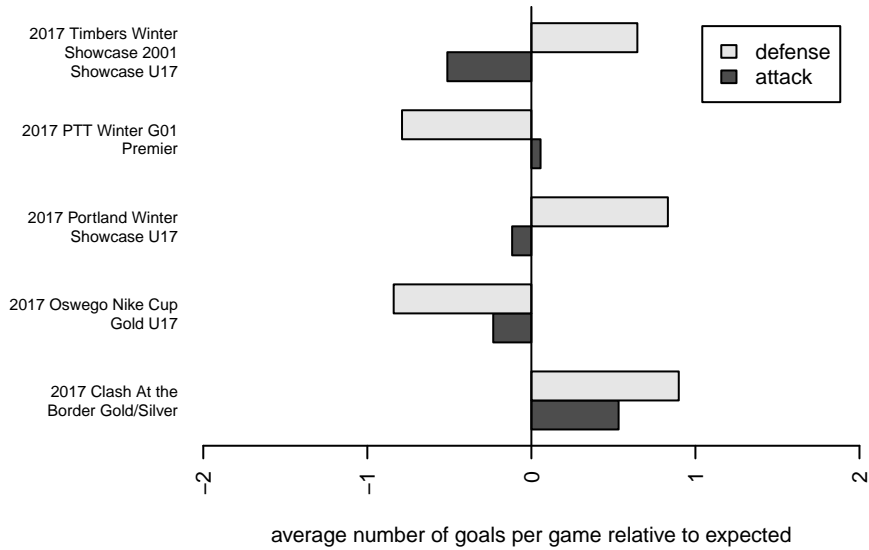

Washington Timbers Red 1 G01

Washington Timbers
Vancouver, WA
G01 total strength=1377
attack=6.66 defense=8.21
spr league = PTT Win G01 Premier

alt names used:

Venues played:
2017 Clash At the Border Gold/Silver
2017 Oswego Nike Cup Gold U17
2017 Timbers Winter Showcase 2001 Showcas
2017 Portland Winter Showcase U17
2017 PTT Winter G01 Premier

**attack and defense variance (black dot)
relative to other teams
and top 10 in region**

**attack and defense rating
relative to others at age
and all opponents in last 13 months**

Performance relative to 13 month average